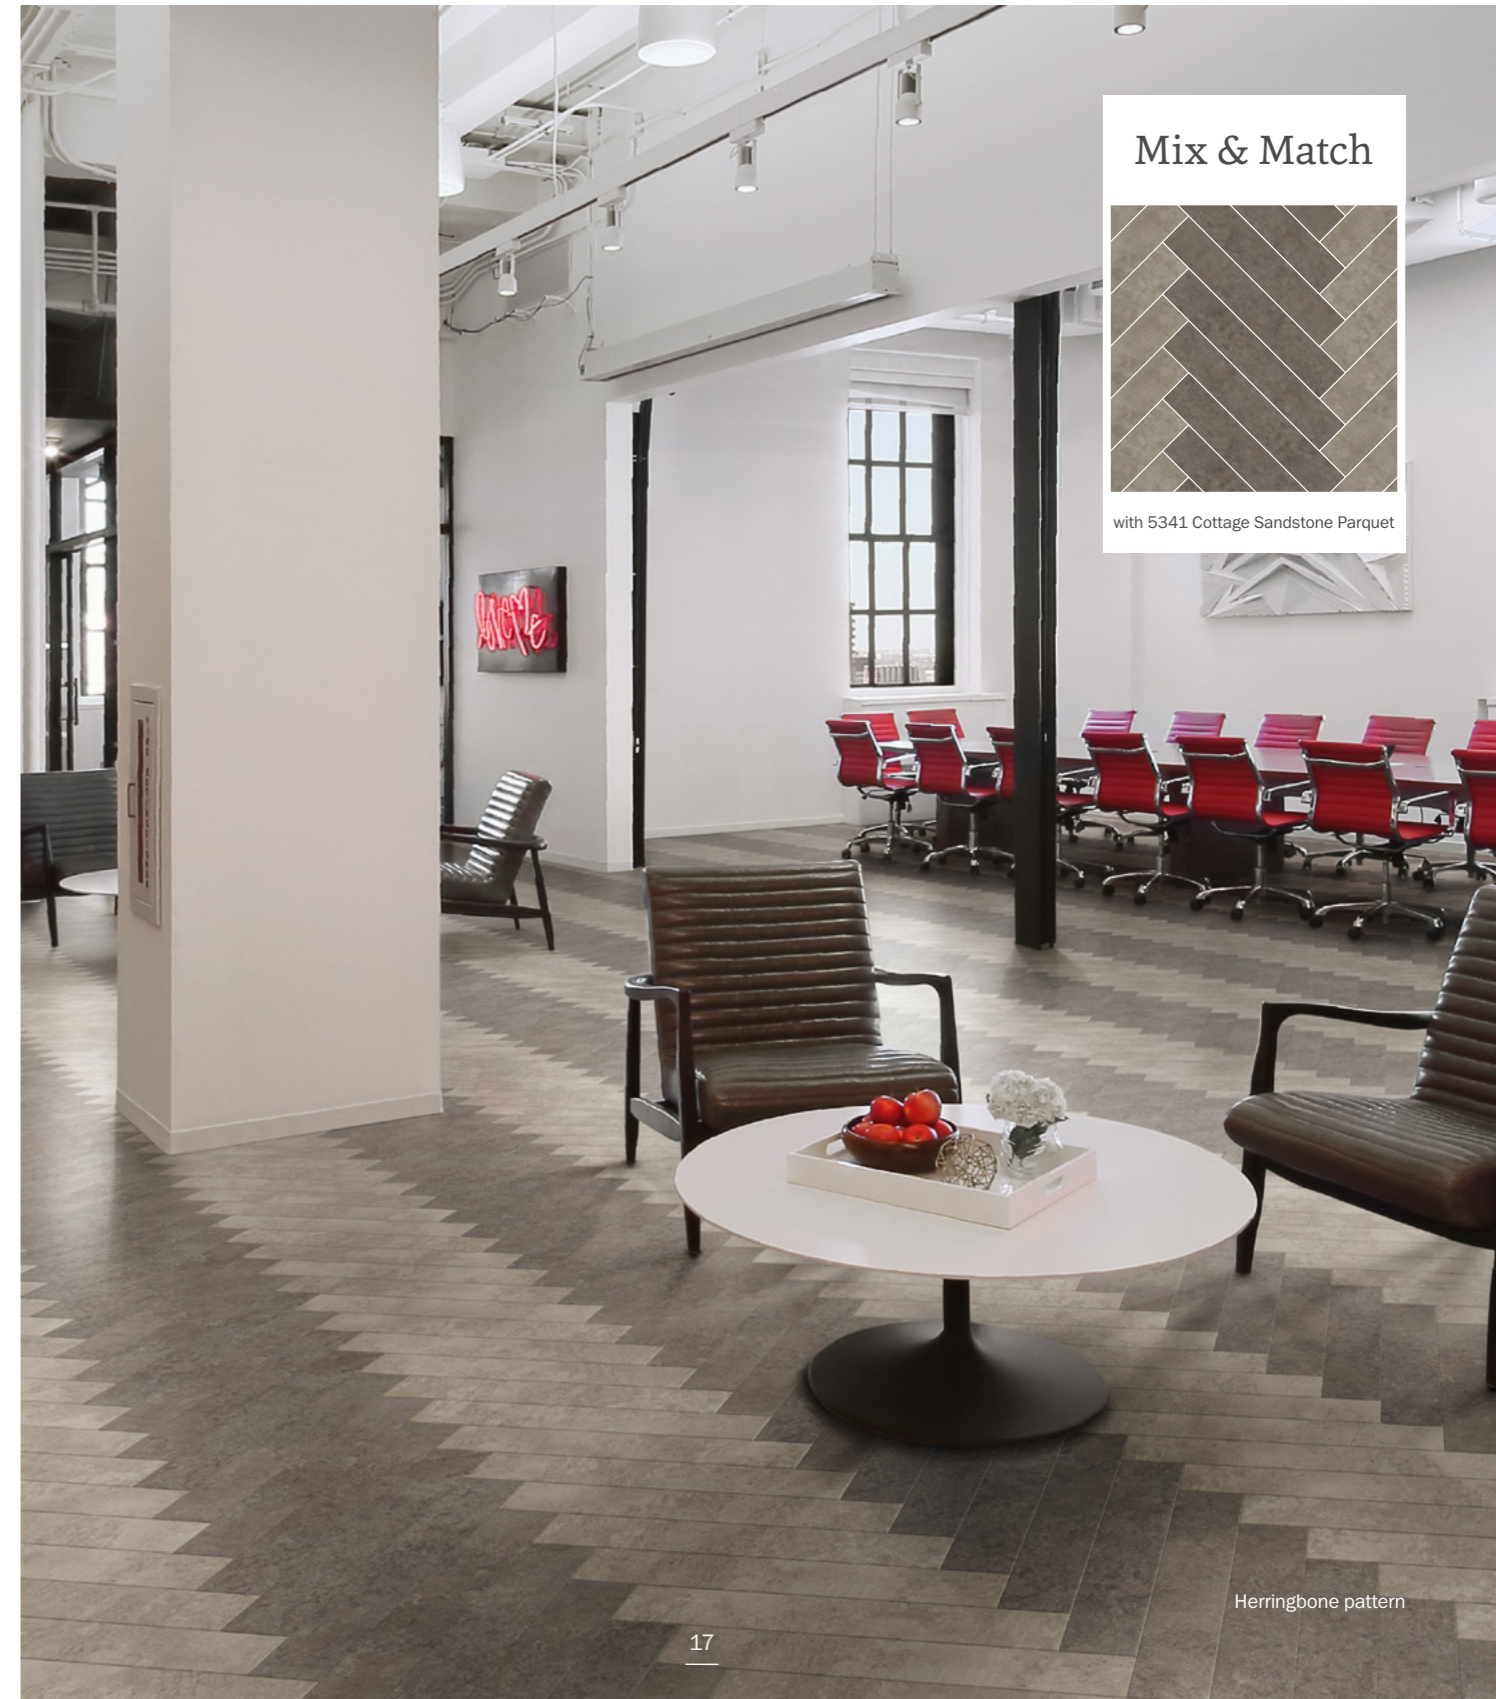

Smokey Slate Parquet 5342

Mix & Match

with 5341 Cottage Sandstone Parquet

Herringbone pattern